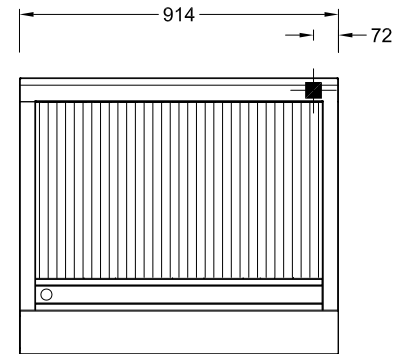

RBA36L

SPECIFICATION

Dimensions (WxDxH)	914 x 800 x 720 mm
Grill size (WxD)	813 x 520 mm
Gas connection	3/4" BSP

Available in Natural and LP gas

3/4" BSP Gas Connection

Rating	III Mj
Weight	130 kg
Packed	0.5 m³

Please note, due to ongoing product development and improvement, we reserve the right to change product design and specification at any time without notice.

middleby.com.au

211-217 Woodpark Road, Smithfield NSW 2164
1800 013 123 | +61 2 9604 7333