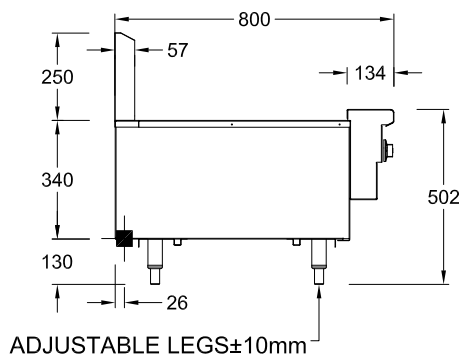

RBA36L

SPECIFICATION

Dimensions (WxDxH)	914 x 800 x 720 mm
Grill size (WxD)	813 x 520 mm
Gas connection	3/4" BSP

Available in Natural and LP gas

3/4" BSP Gas Connection

Rating	III Mj
Weight	130 kg
Packed	0.5 m³

Please note, due to ongoing product development and improvement, we reserve the right to change product design and specification at any time without notice.

middleby.com.au

211-217 Woodpark Road, Smithfield NSW 2164
1800 013 123 | +61 2 9604 7333