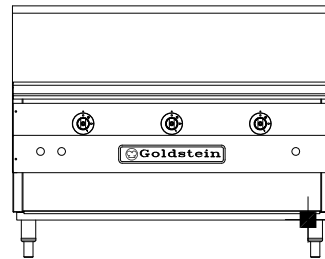

RBA36L

SPECIFICATION

Dimensions (WxDxH)	914 x 800 x 720 mm
Grill size (WxD)	813 x 520 mm
Gas connection	3/4" BSP

Available in Natural and LP gas

3/4" BSP Gas Connection

Rating	III Mj
Weight	130 kg
Packed	0.5 m³

Please note, due to ongoing product development and improvement, we reserve the right to change product design and specification at any time without notice.

middleby.com.au

211-217 Woodpark Road, Smithfield NSW 2164
1800 013 123 | +61 2 9604 7333