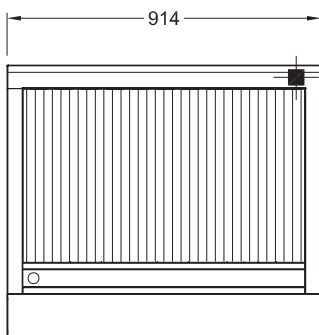

800 SERIES CHAR BROILER

RBA36L - Gas

- Heavy duty cast iron reversible grates provide greater control when cooking and energy efficiency
- Heavy duty fully welded steel body ensures rigidity and durability
- Stainless steel fascia and sides, spill zone and drip tray for ease of cleaning
- Pilot light standard maximising operating and energy efficiency
- Option of drop on griddle plate provides greater flexibility when cooking

Other options

Stand or bench mounted

Without splash back

Drop-on griddles 230, 270 or 410mm wide

RBA36L

SPECIFICATION

Dimensions (WxDxH)	914 x 800 x 720 mm
Grill size (WxD)	813 x 520 mm
Gas connection	3/4" BSP

3/4" BSP Gas Connection

Rating	III Mj
Weight	130 kg
Packed	0.5 m ³

Australia's premier food service equipment manufacturer

middleby.com.au

211-217 Woodpark Road, Smithfield NSW 2164
1800 013 123 | +61 2 9604 7333