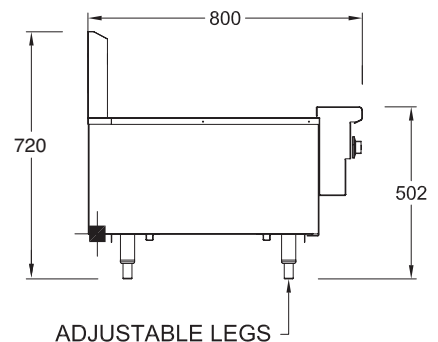

800 SERIES CHAR BROILER

RBA36L - Gas

- Heavy duty cast iron reversible grates provide greater control when cooking and energy efficiency
- Heavy duty fully welded steel body ensures rigidity and durability
- Stainless steel fascia and sides, spill zone and drip tray for ease of cleaning
- Pilot light standard maximising operating and energy efficiency
- Option of drop on griddle plate provides greater flexibility when cooking

Other options

Stand or bench mounted

Without splash back

Drop-on griddles 230, 270 or 410mm wide

RBA36L

SPECIFICATION

Dimensions (WxDxH)	914 x 800 x 720 mm
Grill size (WxD)	813 x 520 mm
Gas connection	3/4" BSP

3/4" BSP Gas Connection

Rating	III Mj
Weight	130 kg
Packed	0.5 m ³

Australia's premier food service equipment manufacturer

middleby.com.au

211-217 Woodpark Road, Smithfield NSW 2164
1800 013 123 | +61 2 9604 7333