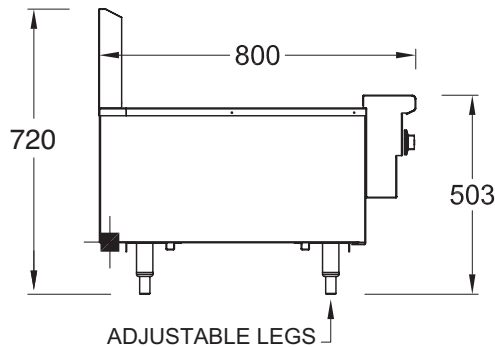

## RBA24L - Gas

- Heavy duty cast iron reversible grates provide greater control when cooking and energy efficiency
- Heavy duty fully welded steel body ensures rigidity and durability
- Stainless steel fascia and sides, spill zone and drip tray for ease of cleaning
- Pilot light standard maximising operating and energy efficiency
- Option of drop on griddle plate provides greater flexibility when cooking

### Other options

Stand or bench mounted

Without splash back

Drop-on griddles 230, 270 or 410mm wide

### SPECIFICATIONS

<b>Dimensions (WxDxH)</b>	610 x 800 x 720 mm
<b>Grill size (WxD)</b>	508 x 546 mm
<b>Gas connection</b>	3/4" BSP

3/4" BSP Gas Connection

<b>Rating</b>	74 MJ
<b>Weight</b>	90 kg
<b>Packed</b>	0.3 m <sup>3</sup>