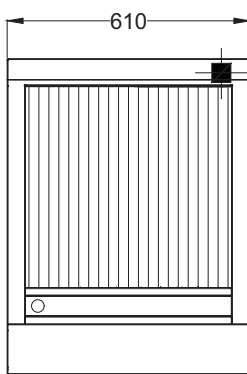

## RBA24L - Gas

- Heavy duty cast iron reversible grates provide greater control when cooking and energy efficiency
- Heavy duty fully welded steel body ensures rigidity and durability
- Stainless steel fascia and sides, spill zone and drip tray for ease of cleaning
- Pilot light standard maximising operating and energy efficiency
- Option of drop on griddle plate provides greater flexibility when cooking

### Other options

Stand or bench mounted

Without splash back

Drop-on griddles 230, 270 or 410mm wide

### SPECIFICATIONS

<b>Dimensions (WxDxH)</b>	610 x 800 x 720 mm
<b>Grill size (WxD)</b>	508 x 546 mm
<b>Gas connection</b>	3/4" BSP

3/4" BSP Gas Connection

<b>Rating</b>	74 MJ
<b>Weight</b>	90 kg
<b>Packed</b>	0.3 m <sup>3</sup>