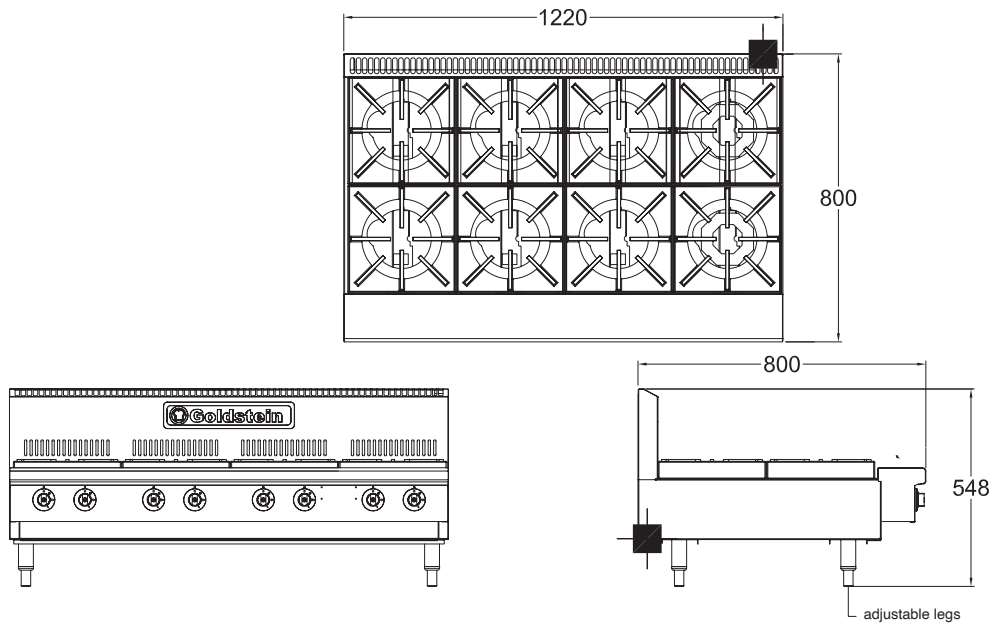

800 SERIES COOKTOP

8 Burners

PFB48 – Gas

- High performance even heat 24 Mj gas open burners and griddle options
- Pilot light standard maximising operating and energy efficiency
- Pilot flame failure on open burners
- Heavy duty removable, easy clean cast iron trivets
- Combination cooktops providing flexibility of configuration to suit any application
- Heavy duty fully welded steel body ensures rigidity and durability
- Stainless steel fascia and sides, spill zones and drip trays for ease of cleaning

Other options

Stand or bench mounted

3/4" BSP Gas Connection

PFB48

SPECIFICATIONS

Dimensions (WxDxH)	1220 x 800 x 548 mm
Working height	320 mm
Burners	8

Weight	115 kg
Packed	0.5 m ³
Gas Connection	3/4" BSP
Rating	192 MJ