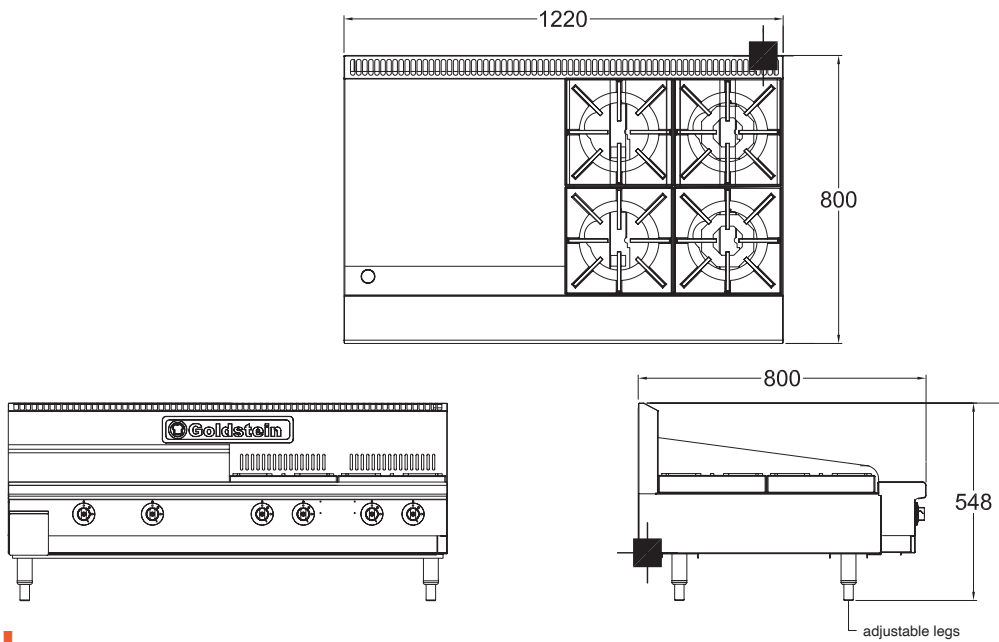

800 SERIES COOKTOP

4 Burners, 610 mm Griddle

PFB24G4 - Gas

- High performance even heat 24 Mj gas open burners and griddle options
- Pilot light standard maximising operating and energy efficiency
- Pilot flame failure on open burners
- Heavy duty removable, easy clean cast iron trivets
- Combination cooktops providing flexibility of configuration to suit any application
- Heavy duty fully welded steel body ensures rigidity and durability
- Stainless steel fascia and sides, spill zones and drip trays for ease of cleaning

Other options

Stand or bench mounted

PFB24G4

SPECIFICATIONS

Dimensions (WxDxH)	1220 x 800 x 548 mm
Working height	320 mm
Burners	4
Griddle size (WxH)	610 x 20 mm

Weight	117 kg
Packed	0.5 m ³
Gas Connection	3/4" BSP
Rating	I36 MJ