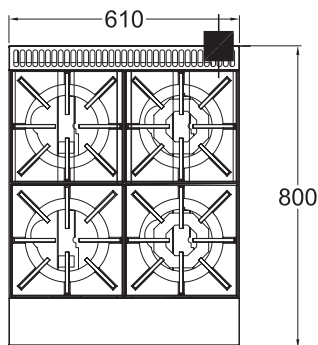

800 SERIES COOKTOP

4 Burners

PFB24 - Gas

- High performance even heat 24 Mj gas open burners and griddle options
- Pilot light standard maximising operating and energy efficiency
- Pilot flame failure on open burners
- Heavy duty removable, easy clean cast iron trivets
- Combination cooktops providing flexibility of configuration to suit any application
- Heavy duty fully welded steel body ensures rigidity and durability
- Stainless steel fascia and sides, spill zones and drip trays for ease of cleaning

Other options

Stand or bench mounted

PFB24

SPECIFICATIONS

Dimensions (WxDxH)	610 x 800 x 548 mm
Working height	320 mm
Burners	4

3/4" BSP Gas Connection

Weight	68 kg
Packed	0.3 m ³
Gas Connection	3/4" BSP
Rating	96 MJ