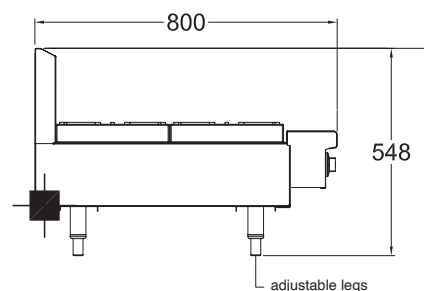

800 SERIES COOKTOP

4 Burners

PFB24 - Gas

- High performance even heat 24 Mj gas open burners and griddle options
- Pilot light standard maximising operating and energy efficiency
- Pilot flame failure on open burners
- Heavy duty removable, easy clean cast iron trivets
- Combination cooktops providing flexibility of configuration to suit any application
- Heavy duty fully welded steel body ensures rigidity and durability
- Stainless steel fascia and sides, spill zones and drip trays for ease of cleaning

Other options

Stand or bench mounted

PFB24

SPECIFICATIONS

Dimensions (WxDxH)	610 x 800 x 548 mm
Working height	320 mm
Burners	4

3/4" BSP Gas Connection

Weight	68 kg
Packed	0.3 m ³
Gas Connection	3/4" BSP
Rating	96 MJ