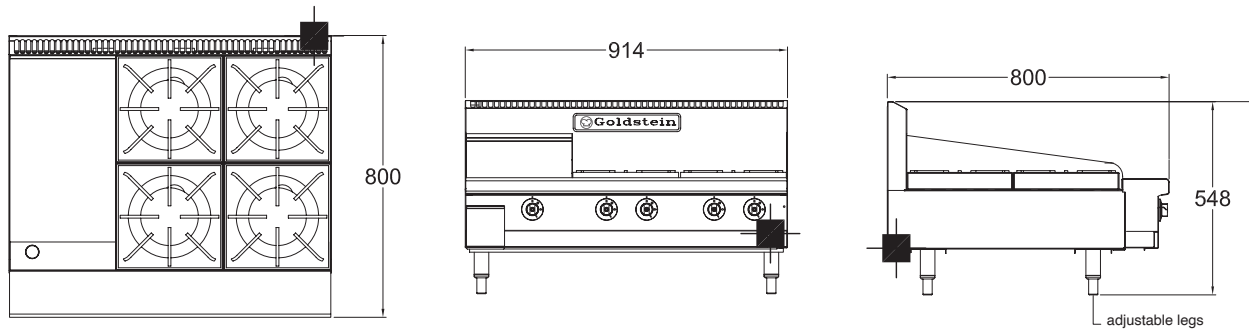

800 SERIES COOKTOP

4 Burners, 305 mm Griddle

PFBI2G4 - Gas

- High performance even heat 24 Mj gas open burners and griddle options
- Pilot light standard maximising operating and energy efficiency
- Pilot flame failure on open burners
- Heavy duty removable, easy clean cast iron trivets
- Combination cooktops providing flexibility of configuration to suit any application
- Heavy duty fully welded steel body ensures rigidity and durability
- Stainless steel fascia and sides, spill zones and drip trays for ease of cleaning

Other options

Stand or bench mounted

PFBI2G4

SPECIFICATIONS

Dimensions (WxDxH)	914 x 800 x 548 mm
Working height	320 mm
Burners	4
Griddle size (WxH)	305 x 20 mm

3/4" BSP Gas Connection

Weight	92 kg
Packed	0,4 m ³
Gas Connection	3/4" BSP
Rating	116 MJ