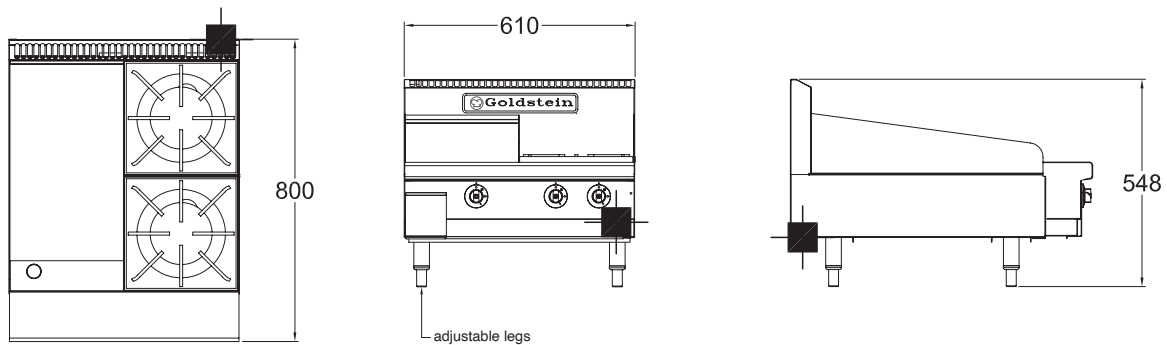

Other options

Stand or bench mounted

PFBI2G2

SPECIFICATIONS

Dimensions (WxDxH)	610 x 800 x 548 mm
Working height	320 mm
Burners	2
Griddle size (WxH)	305 x 20 mm

3/4" BSP Gas Connection

Weight	70 kg
Packed	0.3 m³
Gas Connection	3/4" BSP
Rating	68 MJ

Australia's premier food service
equipment manufacturer

MIDDLEBY AUSTRALIA

middleby.com.au

211-217 Woodpark Road, Smithfield NSW 2164
1800 013 123 | +61 2 9604 7333