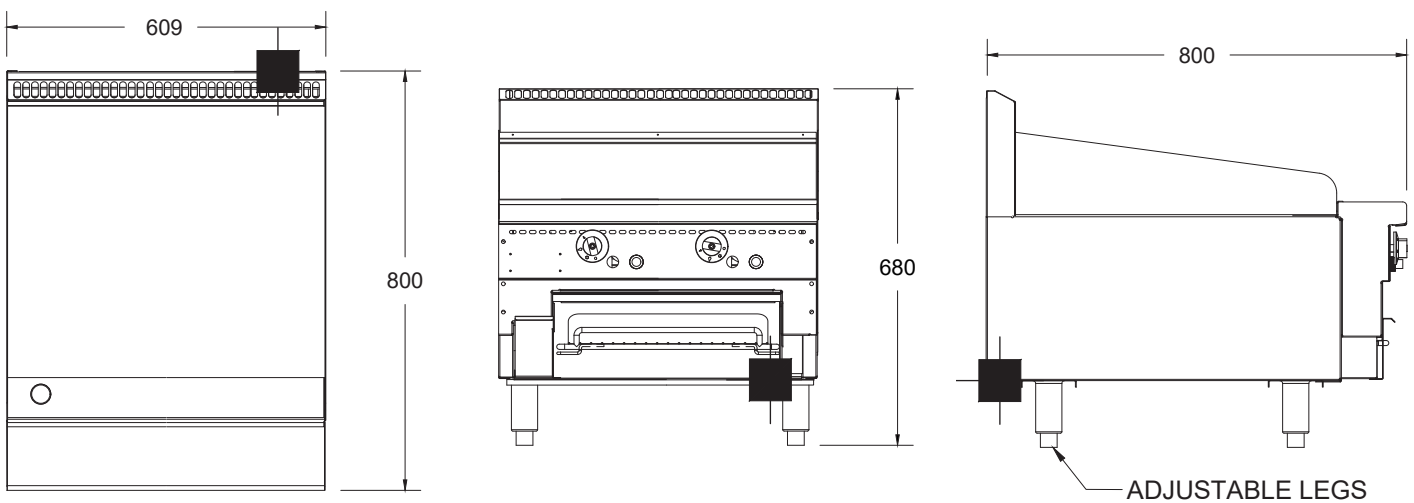

800 SERIES GRIDDLE/TOASTER

12 mm plate, bench model

GPGDBSA24 - Gas

- 12 mm thick Mild Steel Plate assists with heat retention and even cooking
- Front grease trough, generous chute and catcher
- Stainless Steel fascia and sides, spill zone and grease can for ease of cleaning

Other options

Machined steel or ribbed plates

GPGDBSA24

SPECIFICATIONS

Dimensions (WxDxH)	610 x 800 x 685 mm
Plate size (WxDxH)	610 x 520 x 12 mm
Gas connection	3/4" BSP

3/4" BSP Gas Connection

Rating	35 Mj
Weight	120 kg
Packed	0.3 m ³